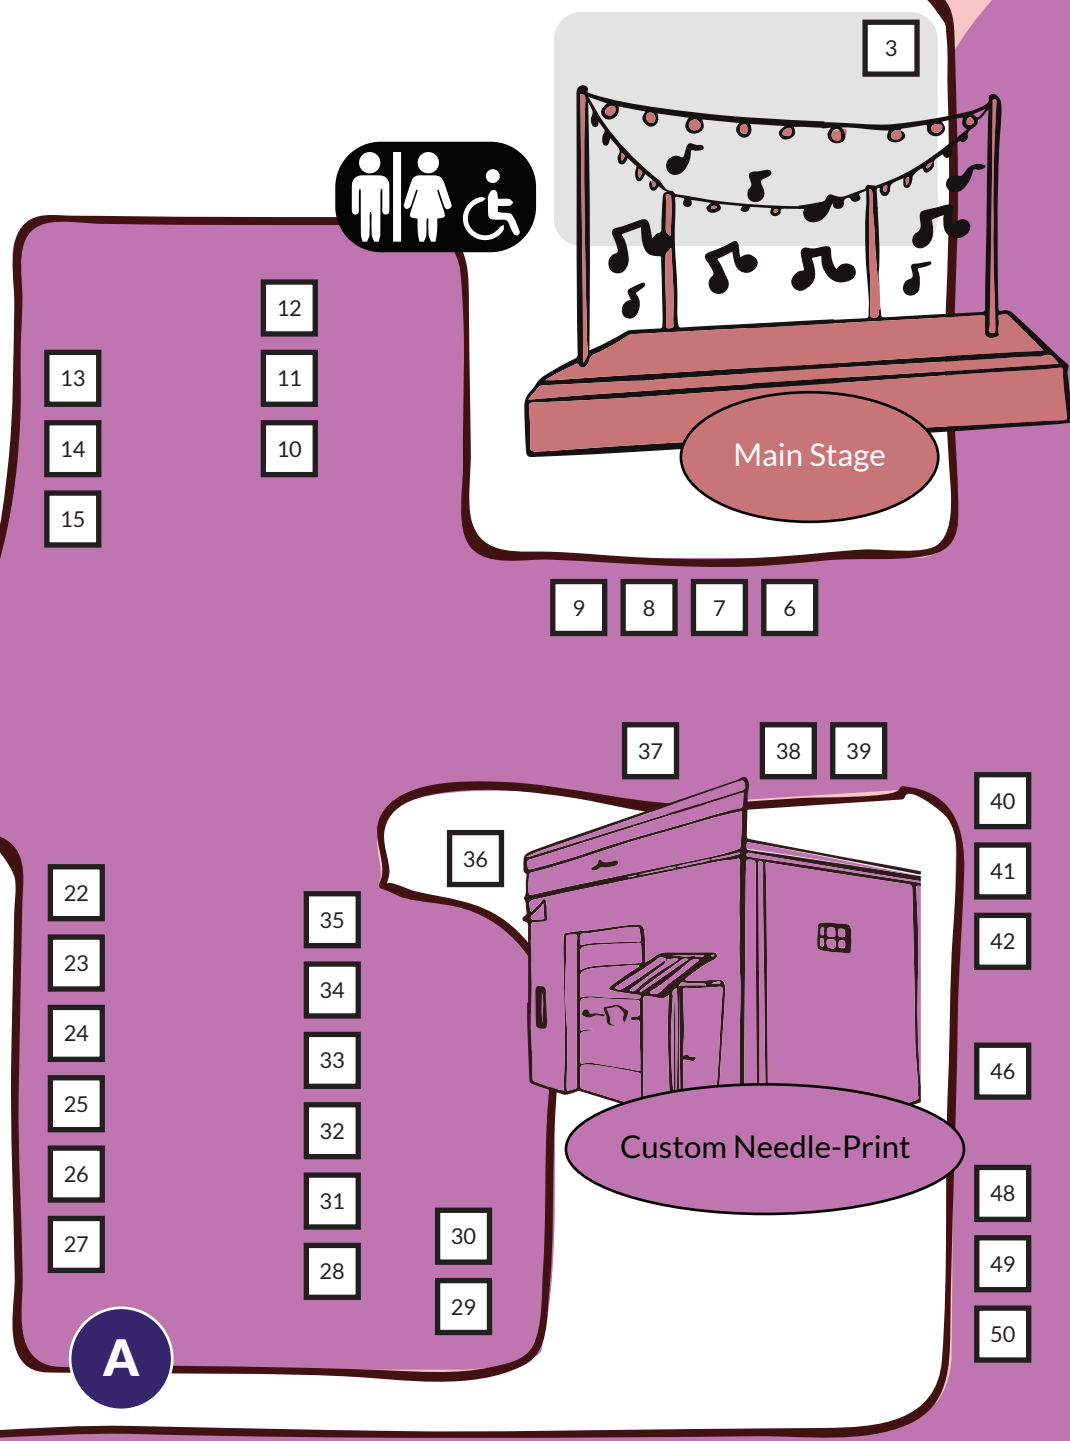

## Kid Zone

1

Tuscarawas County Public Library

Fair Ave. NW

Ashwood Lane NW

E  
D  
C  
B

4  
5

Tuscarawas Arts Partnership

43  
44  
45

47

51  
52

## Parking

- New Philadelphia City Lot - Behind the City of New Philadelphia John Knisely Municipal Centre
- Tuscarawas County Lots - Behind the City of New Philadelphia John Knisely Municipal Centre and around the Tuscarawas County Courthouse
- Tuscarawas County Public Library System - Main
- Street Parking is free and available on Sundays!